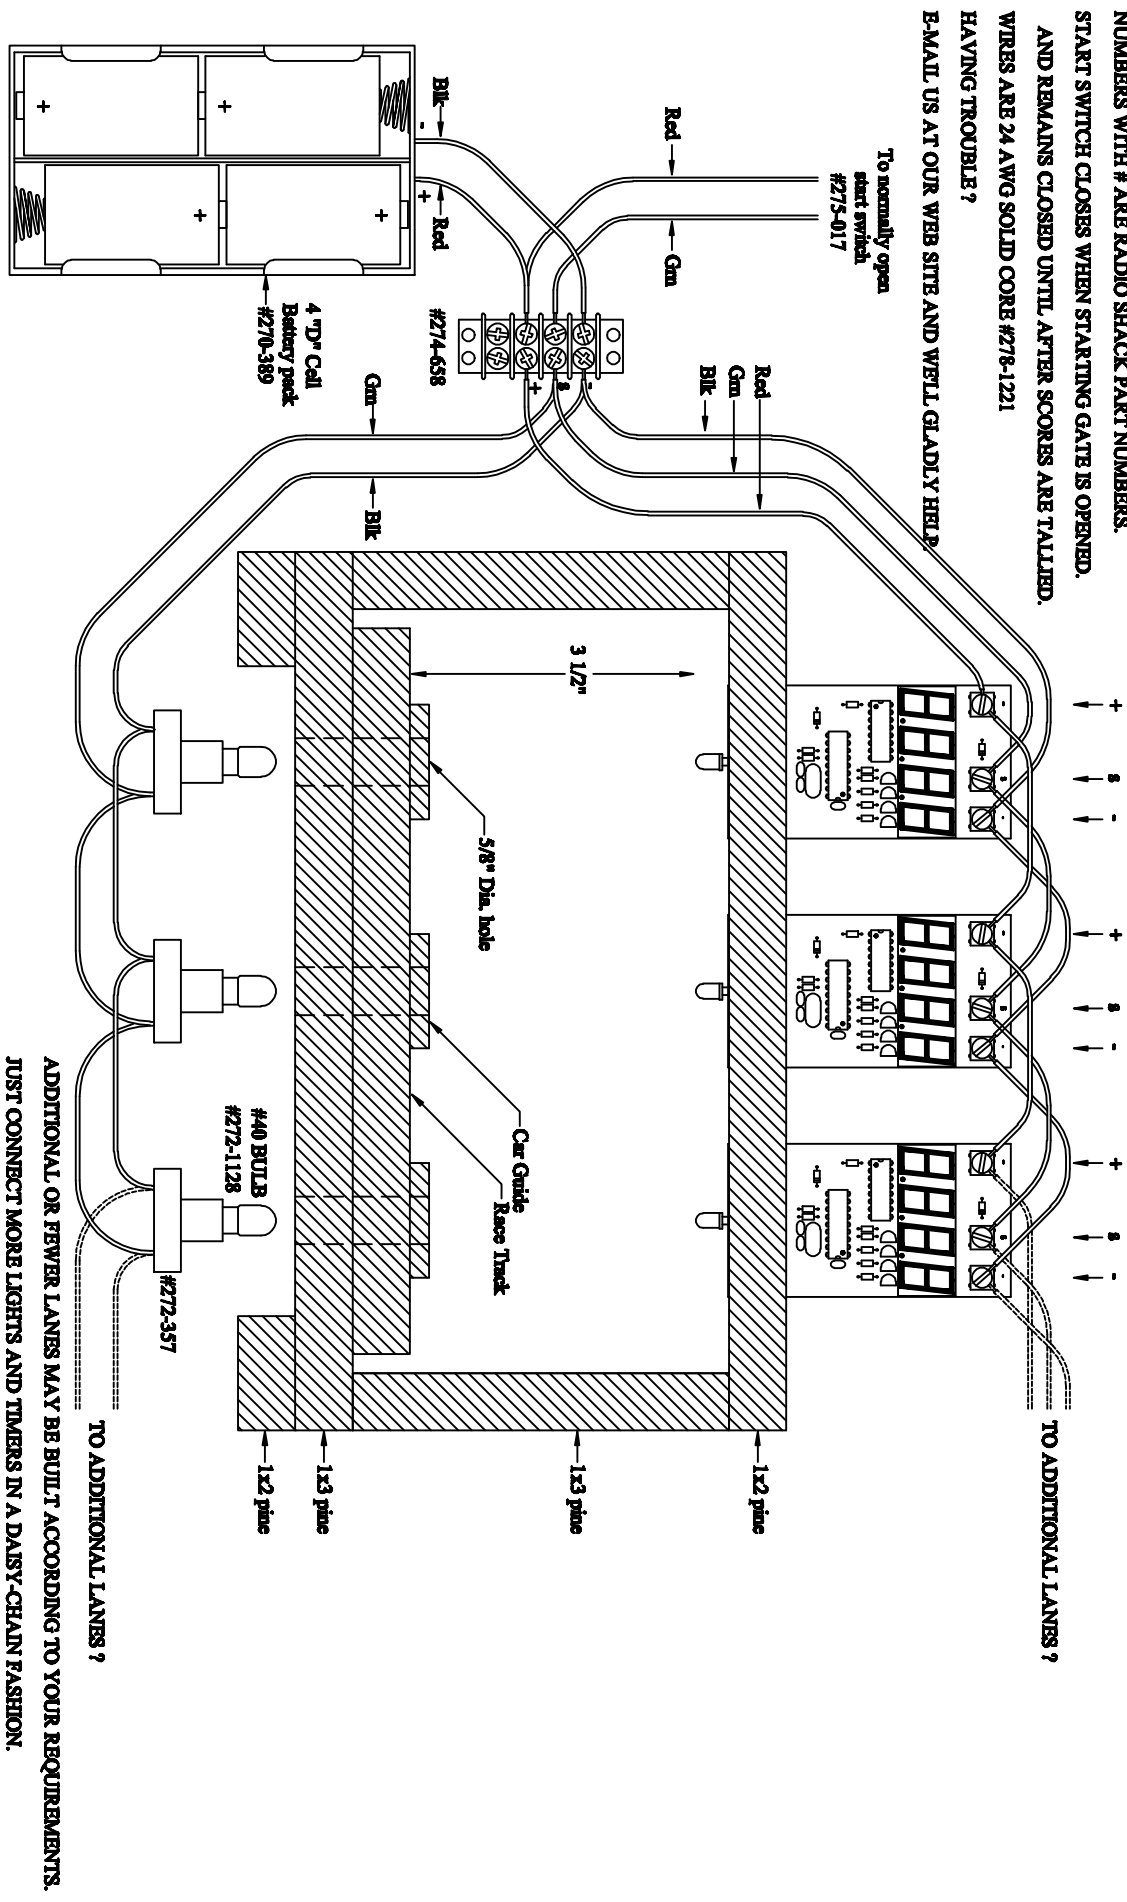

SWANBERG TECHNOLOGIES PINEWOOD TIMER MODULES, MODEL "A"  
 SUGGESTED FINISH GATE AND WIRING PLANS.

**FOR ADULT USE ONLY**

NUMBERS WITH # ARE RADIO STACK PART NUMBERS.  
 START SWITCH CLOSURES WHEN STARTING GATE IS OPENED.  
 AND REMAINS CLOSED UNTIL AFTER SCORES ARE TALLIED.  
 WIRES ARE 24 AWG SOLID CORE #278-1221  
 HAVING TROUBLE ?  
 E-MAIL US AT OUR WEB SITE AND WE'LL GLADLY HELP.

To normally open  
 start switch  
 #275-017

Blk -  
 Red -  
 Gm -  
 Red -  
 Gm -  
 Blk -  
 Gm -  
 Blk -  
 3 1/2"  
 5/8" Dia. hole  
 Car Guide  
 Race Track  
 #40 BULB  
 #272-1128  
 #272-357  
 TO ADDITIONAL LANES ?  
 TO ADDITIONAL LANES ?  
 1x2 pine  
 1x3 pine  
 1x3 pine  
 1x2 pine  
 1x3 pine  
 1x2 pine  
 TO ADDITIONAL LANES ?  
 ADDITIONAL OR FEWER LANES MAY BE BUILT ACCORDING TO YOUR REQUIREMENTS.  
 JUST CONNECT MORE LIGHTS AND TIMERS IN A DAISY-CHAIN FASHION.